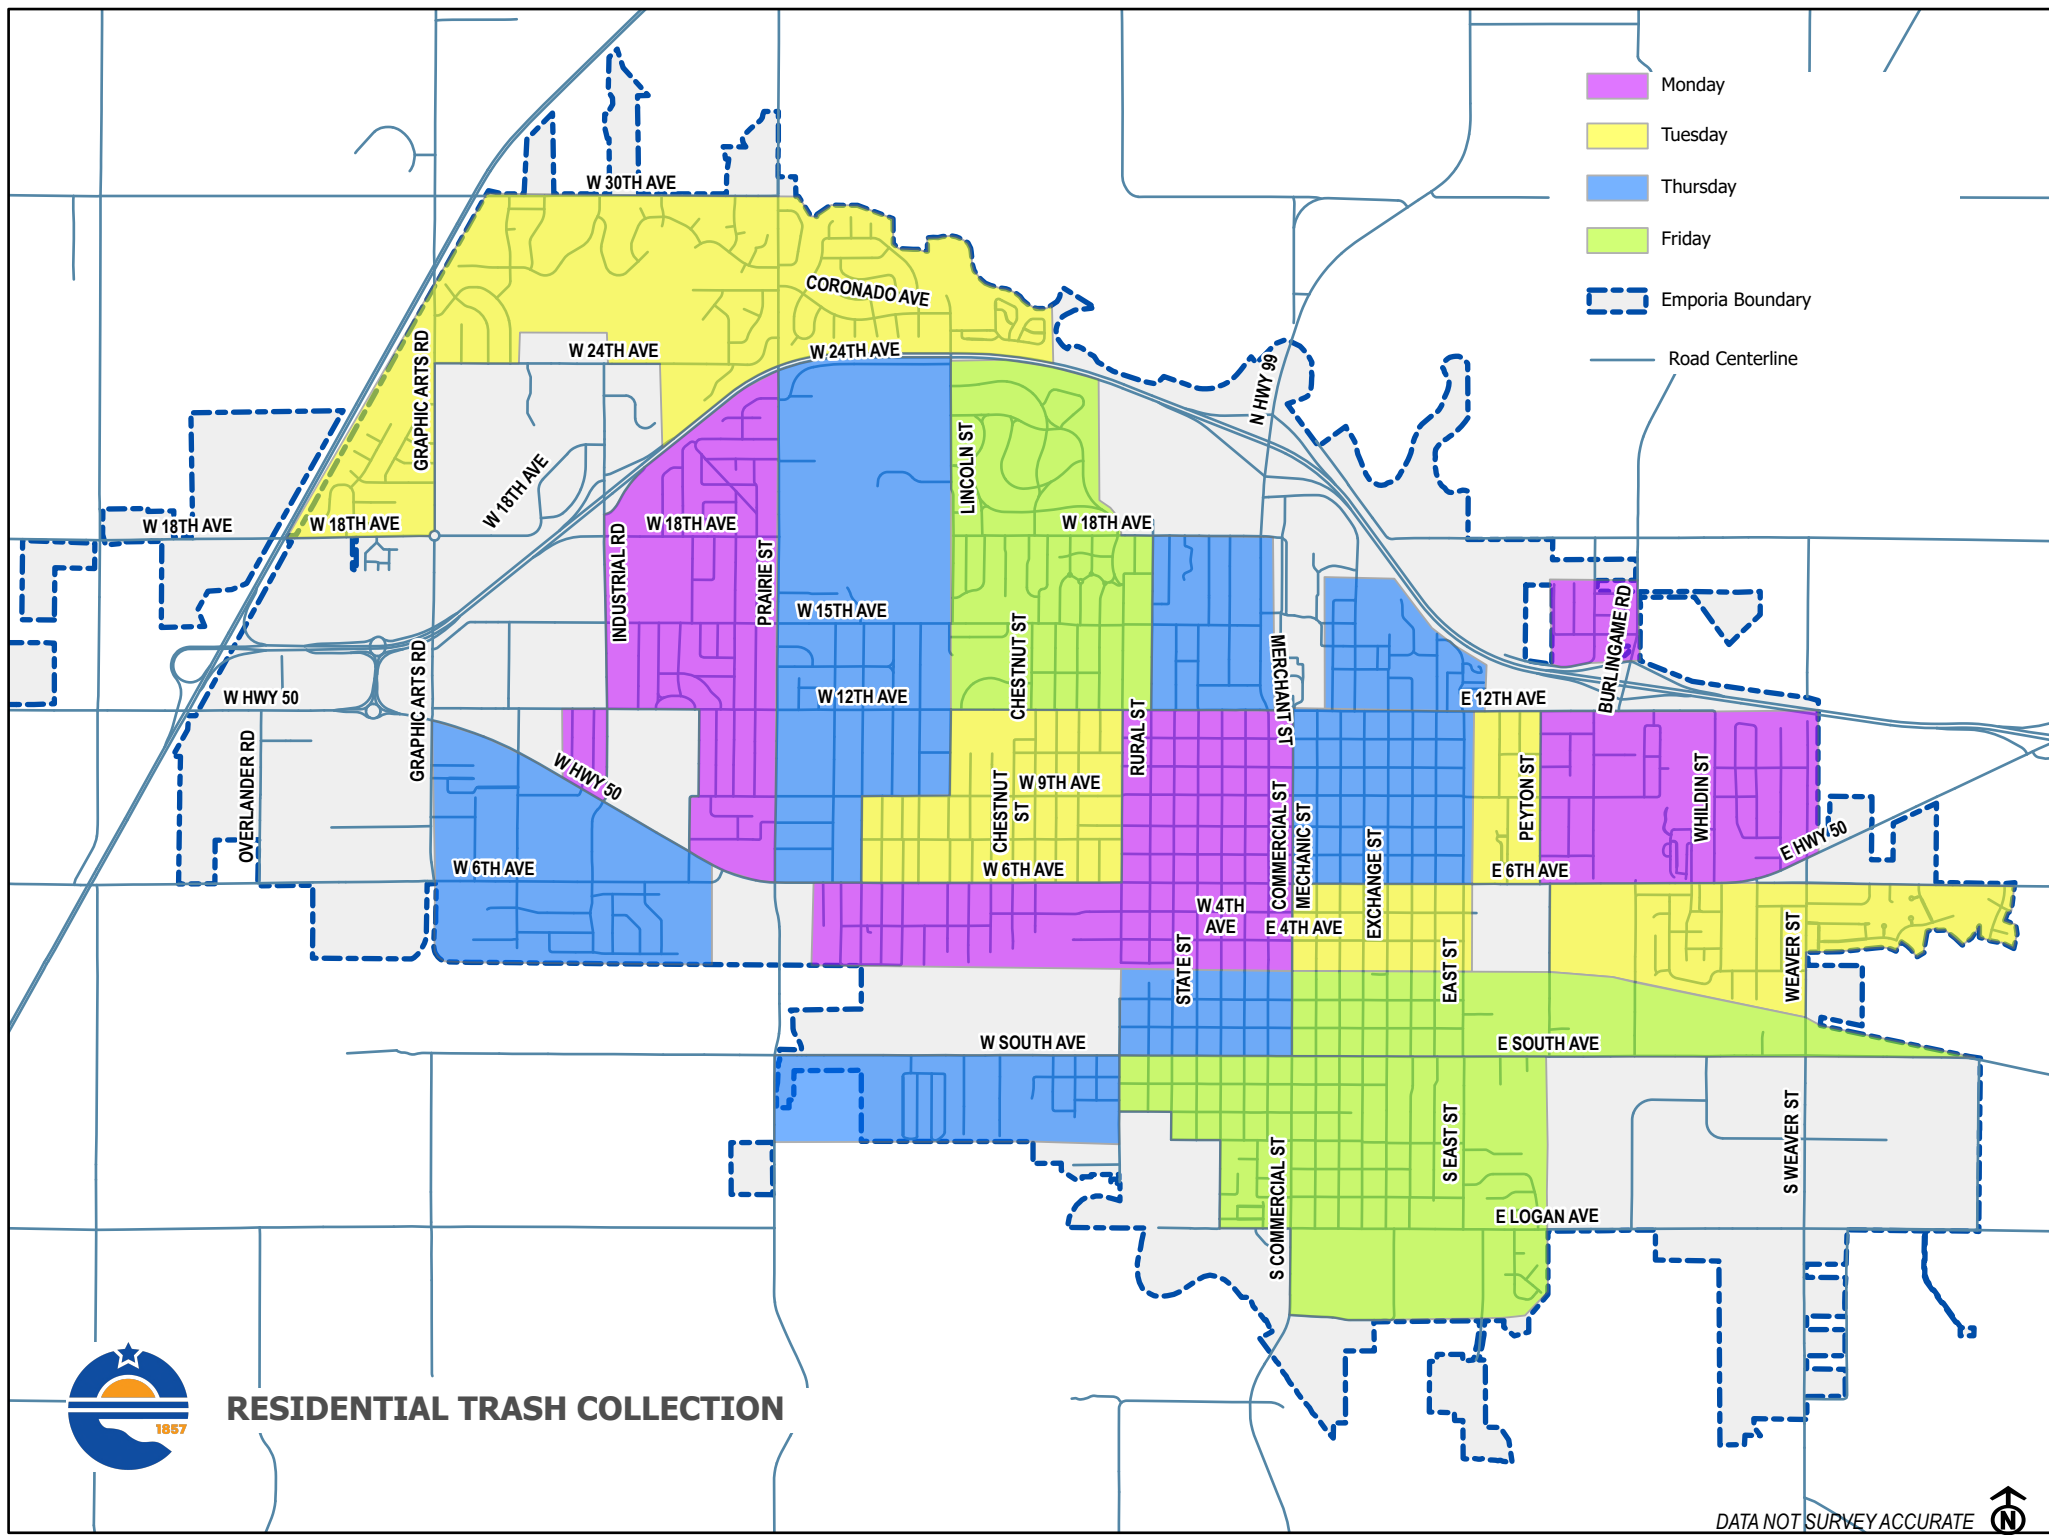

- Monday
- Tuesday
- Thursday
- Friday
- Emporia Boundary
- Road Centerline

RESIDENTIAL TRASH COLLECTION

DATA NOT SURVEY ACCURATE